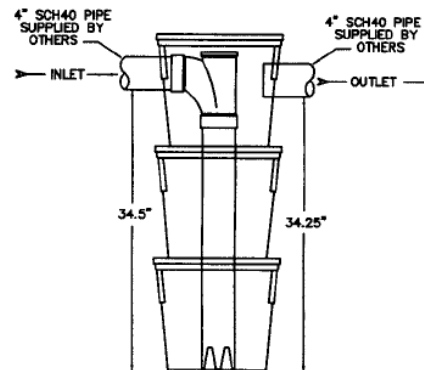

Provides simple and practical removal of chlorine from effluent waters.

Also adjusts automatically with flow rate.

ITEM	DESCRIPTION
CHLORNOR	CHLORINATOR NORWECO LF-1500
CHLORNOR2000	MODEL IT2000 TABLET CHLORINATOR
CHLORNOR4000	MODEL IT4000 TABLET CHLORINATOR
CHLORRISER24	CHLORINATOR RISER NORWECO 24"
CHLORTAB25	CHLORINE TABS 25 LB PAIL
CONTACTCHMBR	CHLORINE CONTACT CHAMBER ASSEMBLY
CONTACTMDL25	CHLOR. CONTACT MODULE 25 GAL
DECHLORTAB45	DECHLOR. TAB 45 LB PAIL
REAERATMODULE	REAERATION MODULE W/ B9004 CONTROL

CHLORINE CONTACT MODULE
25 GALLON CAPACITY