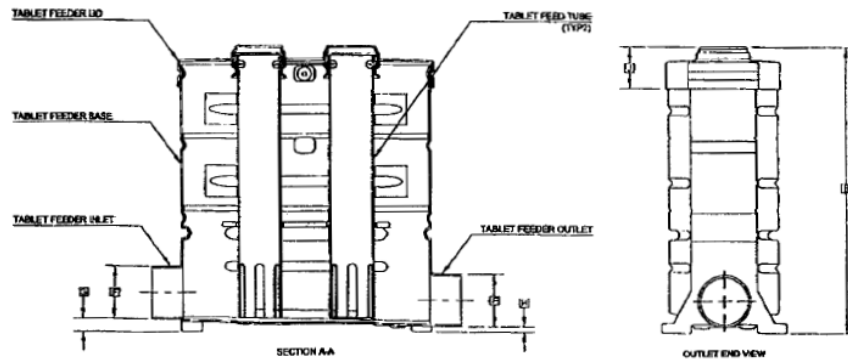

Provides simple and practical removal of chlorine from effluent waters.

Also adjusts automatically with flow rate.

ITEM	DESCRIPTION
CHLORNOR	CHLORINATOR NORWECO LF-1500
CHLORNOR2000	MODEL IT2000 TABLET CHLORINATOR
CHLORNOR4000	MODEL IT4000 TABLET CHLORINATOR
CHLORRISER24	CHLORINATOR RISER NORWECO 24"
CHLORTAB25	CHLORINE TABS 25 LB PAIL
CONTACTCHMBR	CHLORINE CONTACT CHAMBER ASSEMBLY
CONTACTMDL25	CHLOR. CONTACT MODULE 25 GAL
DECHLORTAB45	DECHLOR. TAB 45 LB PAIL
REAERATMODULE	REAERATION MODULE W/ B9004 CONTROL

CHLORINE CONTACT MODULE
25 GALLON CAPACITY