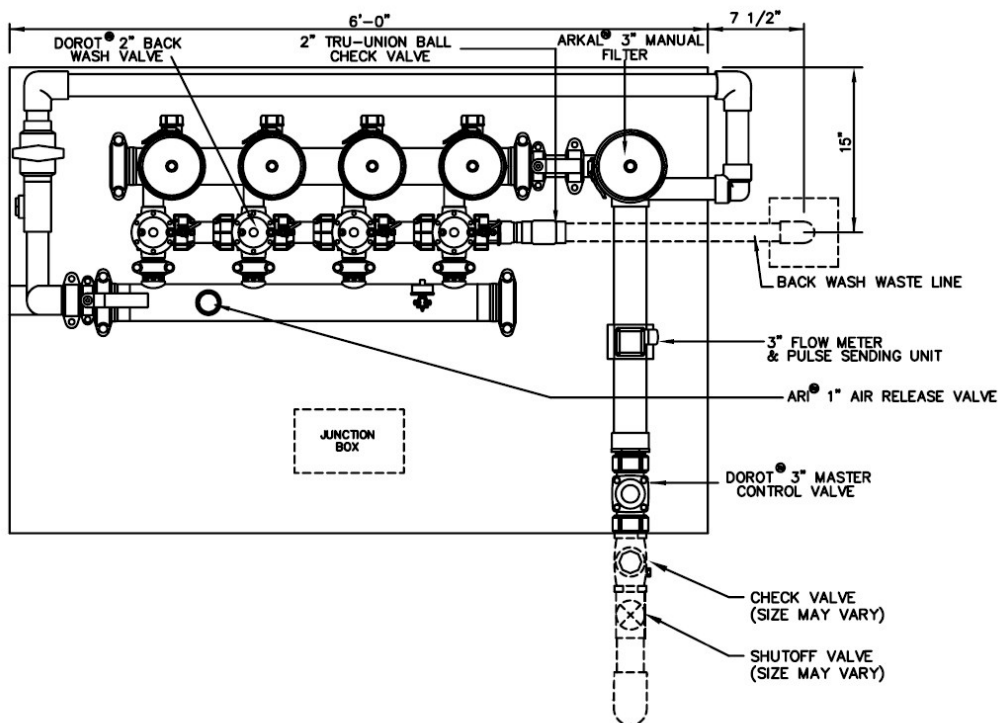

AMERICAN

Manufacturing Company, Inc.

ASD 120

TYPICAL LAYOUT

1-800-345-3132 www.americanonsite.com

*not to scale

Copyright © American Manufacturing Company, Inc., 2021