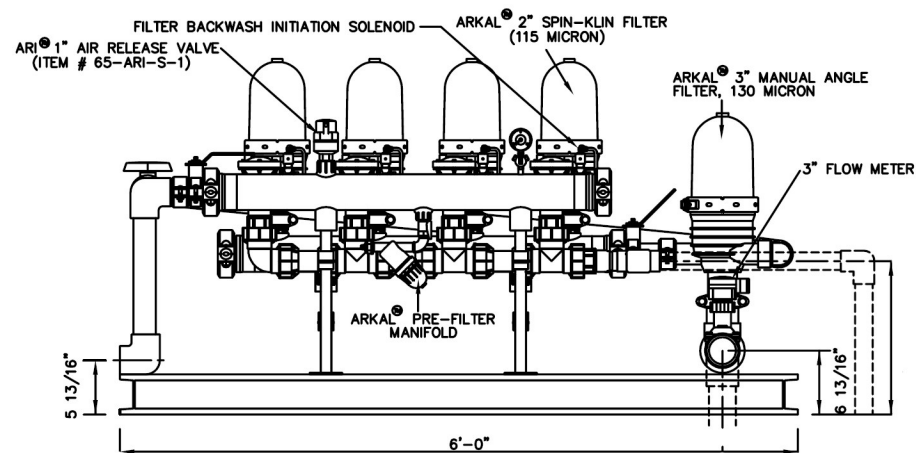

AMERICAN

Manufacturing Company, Inc.

ASD 120

TYPICAL LAYOUT

1-800-345-3132 www.americanonsite.com

*not to scale

Copyright © American Manufacturing Company, Inc., 2021