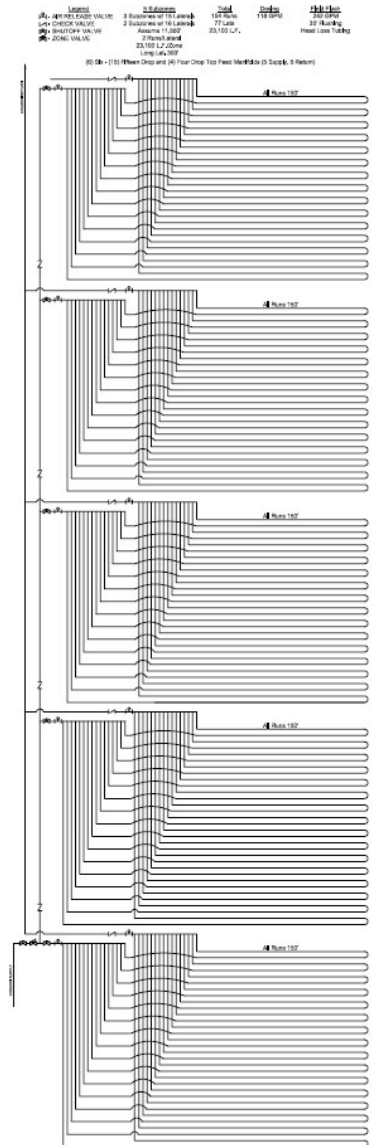

AMERICAN

Manufacturing Company, Inc.

ASD250-23,100 Linear Feet

Standard Zone Detail - 23,100 LF per zone w/4 Subzones

1-800-345-3132 www.americansite.com

Copyright © American Manufacturing Company, Inc., 2021