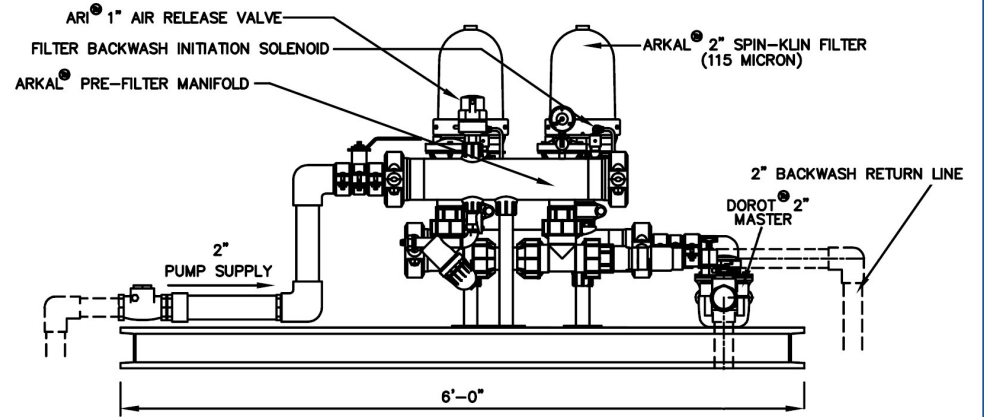

AMERICAN

Manufacturing Company, Inc.

ASD 40

TYPICAL LAYOUT

1-800-345-3132 www.americanonsite.com

*not to scale

Copyright © American Manufacturing Company, Inc., 2021