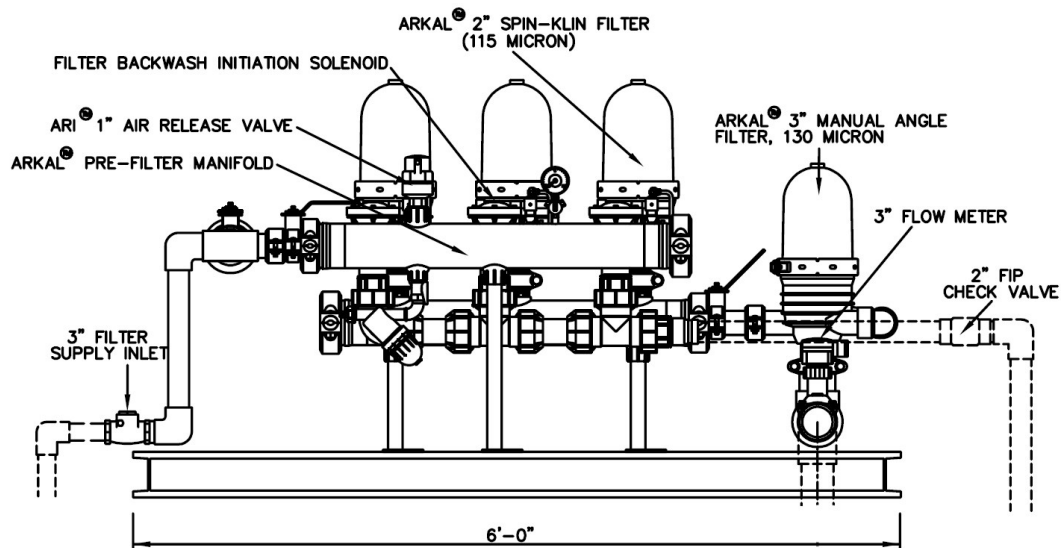

AMERICAN

Manufacturing Company, Inc.

ASD 90

TYPICAL LAYOUT

1-800-345-3132 www.americanonsite.com

*not to scale

Copyright © American Manufacturing Company, Inc., 2021