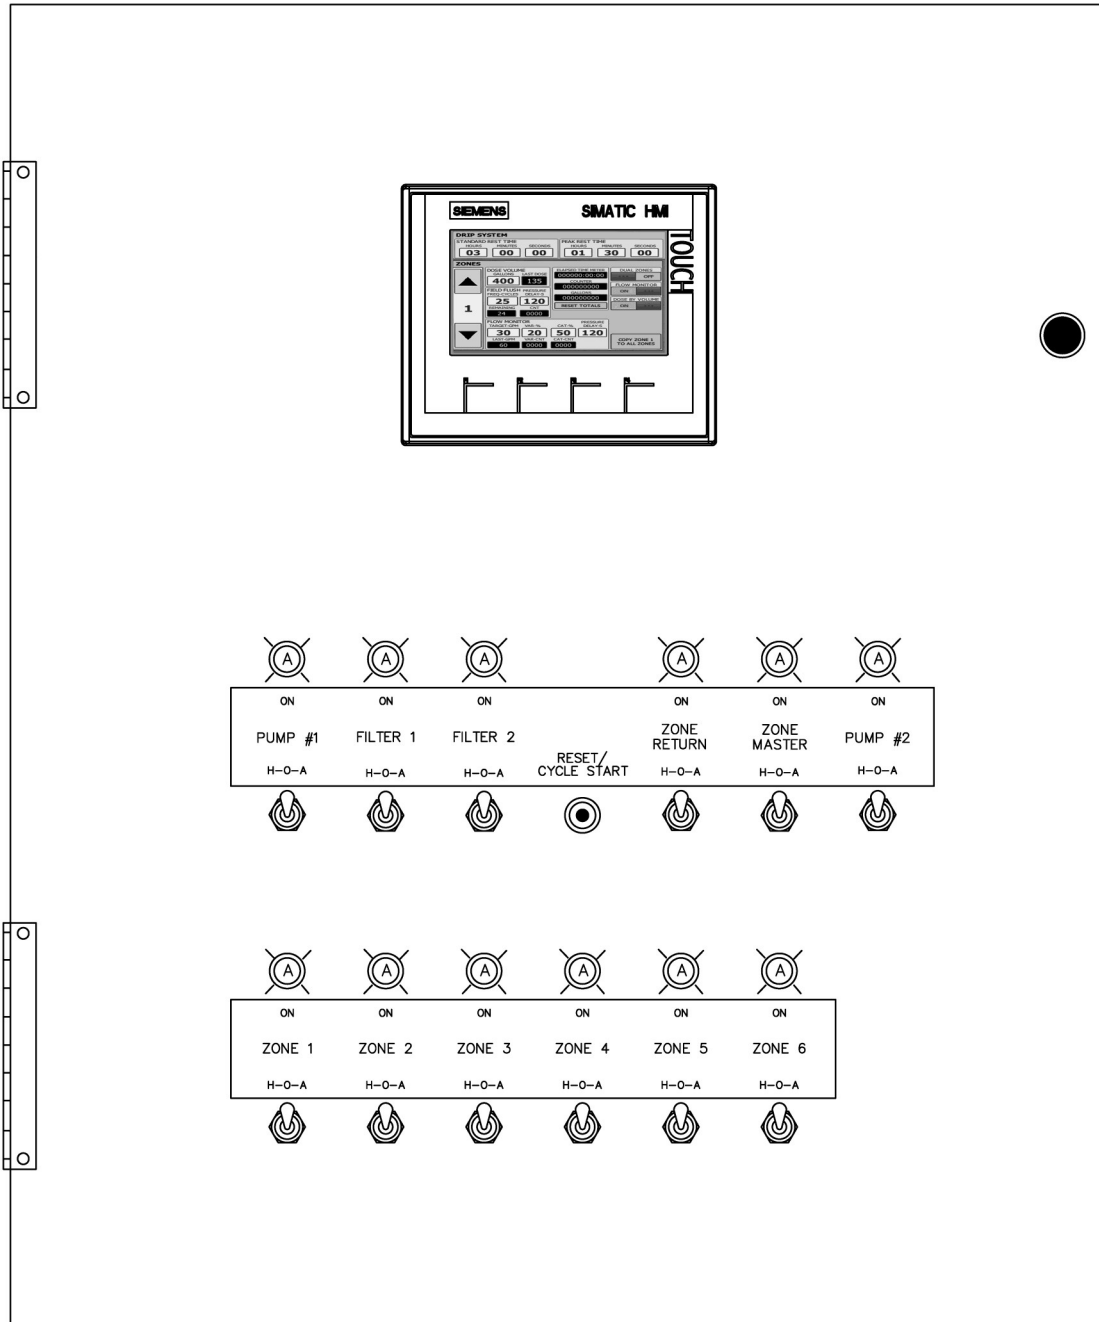

AMERICAN

Manufacturing Company, Inc.

DP2 2 FILTER DUPLEX 6 ZONE

1-800-345-3132 www.americanonsite.com

Copyright © American Manufacturing Company, Inc., 2021

AMERICAN

Manufacturing Company, Inc.

DP2 2 FILTER DUPLEX 6 ZONE