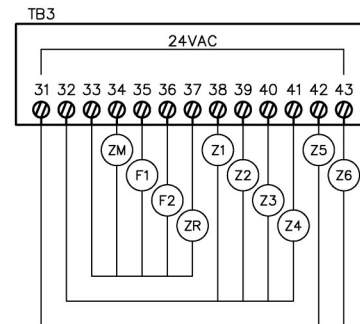

AMERICAN

Manufacturing Company, Inc.

DP2 2 FILTER DUPLEX 6 ZONE

1-800-345-3132 www.americanonsite.com

Copyright © American Manufacturing Company, Inc., 2021

AMERICAN

Manufacturing Company, Inc.

DP2 2 FILTER DUPLEX 6 ZONE