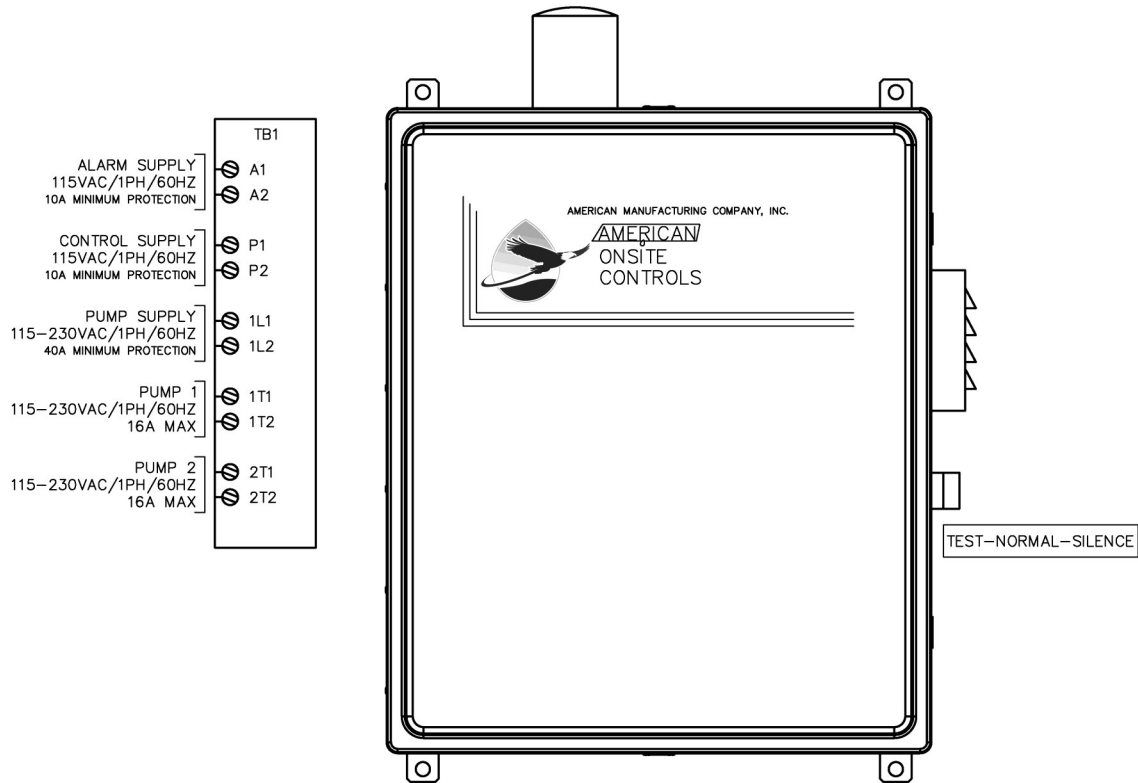

AMERICAN

Manufacturing Company, Inc.

DP2 2 FILTER DUPLEX 6 ZONE

1-800-345-3132 www.americanonsite.com

Copyright © American Manufacturing Company, Inc., 2021

AMERICAN

Manufacturing Company, Inc.

DP2 2 FILTER DUPLEX 6 ZONE