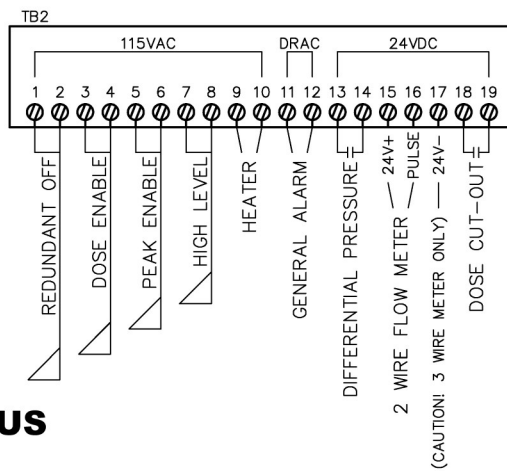

AMERICAN

Manufacturing Company, Inc.

DP2 2 FILTER DUPLEX 6 ZONE

1-800-345-3132 www.americanonsite.com

Copyright © American Manufacturing Company, Inc., 2021

AMERICAN

Manufacturing Company, Inc.

DP2 2 FILTER DUPLEX 6 ZONE