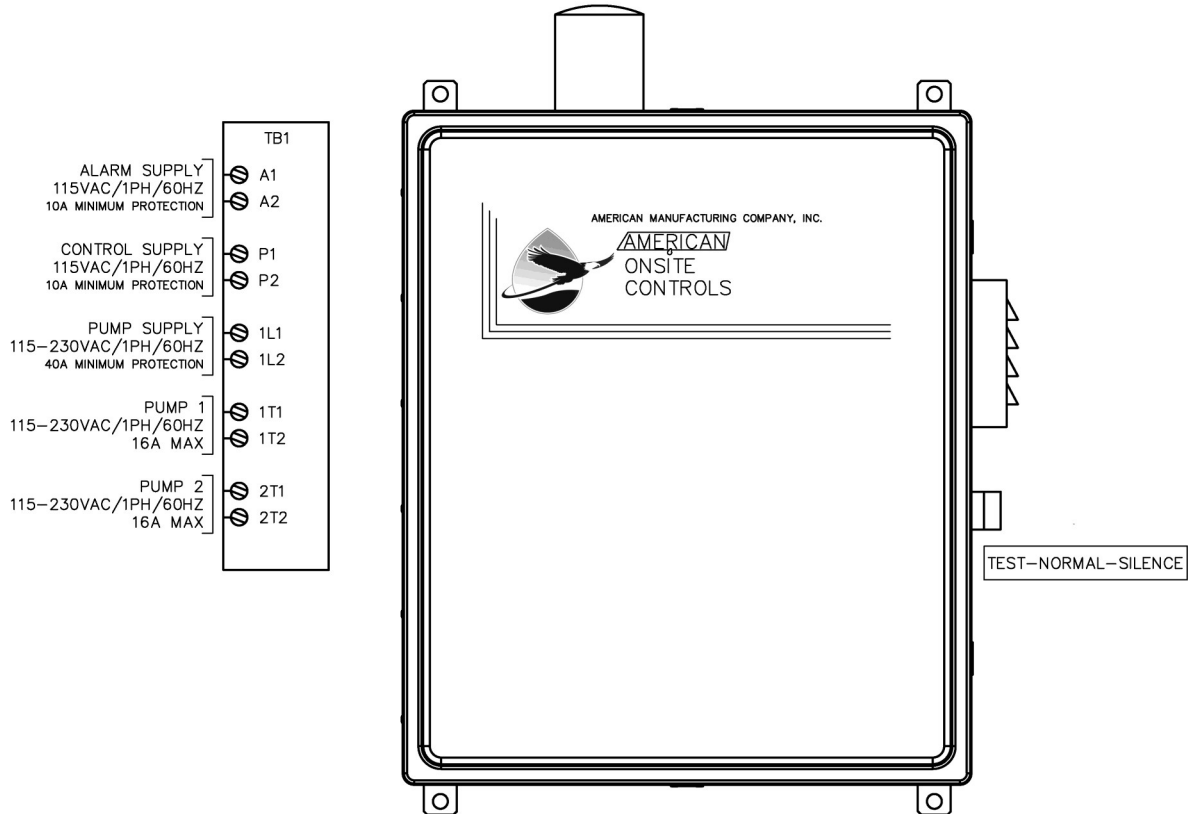

AMERICAN

Manufacturing Company, Inc.

DP2 2 FILTER DUPLEX 8 ZONE

1-800-345-3132 www.americanonsite.com

Copyright © American Manufacturing Company, Inc., 2021

AMERICAN

Manufacturing Company, Inc.

DP2 2 FILTER DUPLEX 8 ZONE