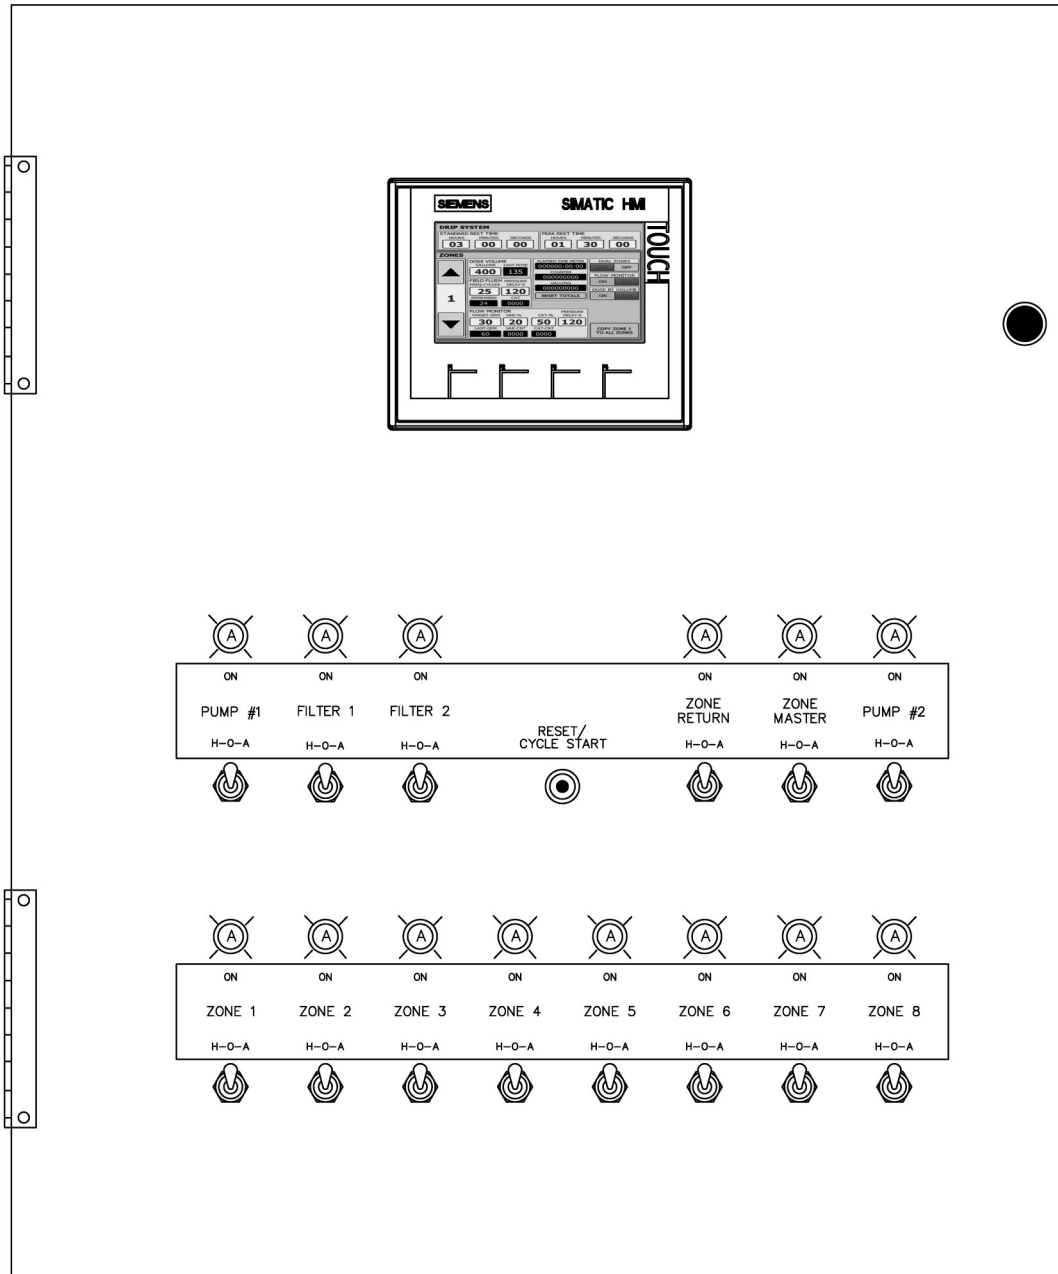

AMERICAN

Manufacturing Company, Inc.

DP2 2 FILTER DUPLEX 8 ZONE

1-800-345-3132 www.americanonsite.com

Copyright © American Manufacturing Company, Inc., 2021

AMERICAN

Manufacturing Company, Inc.

DP2 2 FILTER DUPLEX 8 ZONE