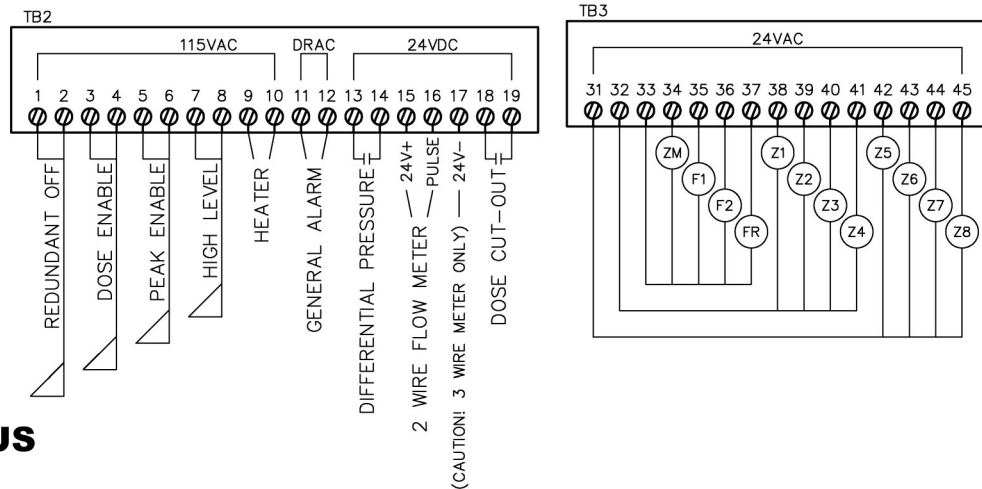

AMERICAN

Manufacturing Company, Inc.

DP2 2 FILTER DUPLEX 8 ZONE

1-800-345-3132 www.americanonsite.com

Copyright © American Manufacturing Company, Inc., 2021

AMERICAN

Manufacturing Company, Inc.

DP2 2 FILTER DUPLEX 8 ZONE