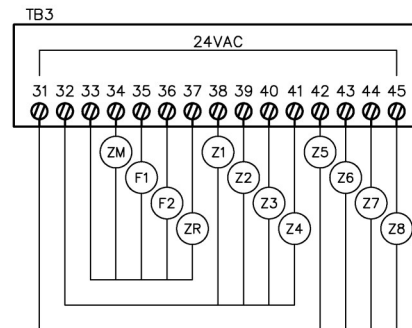

AMERICAN

Manufacturing Company, Inc.

DP2 2 FILTER SIMPLEX 8 ZONE

1-800-345-3132 www.americanonsite.com

Copyright © American Manufacturing Company, Inc., 2021

AMERICAN

Manufacturing Company, Inc.

DP2 2 FILTER SIMPLEX 8 ZONE