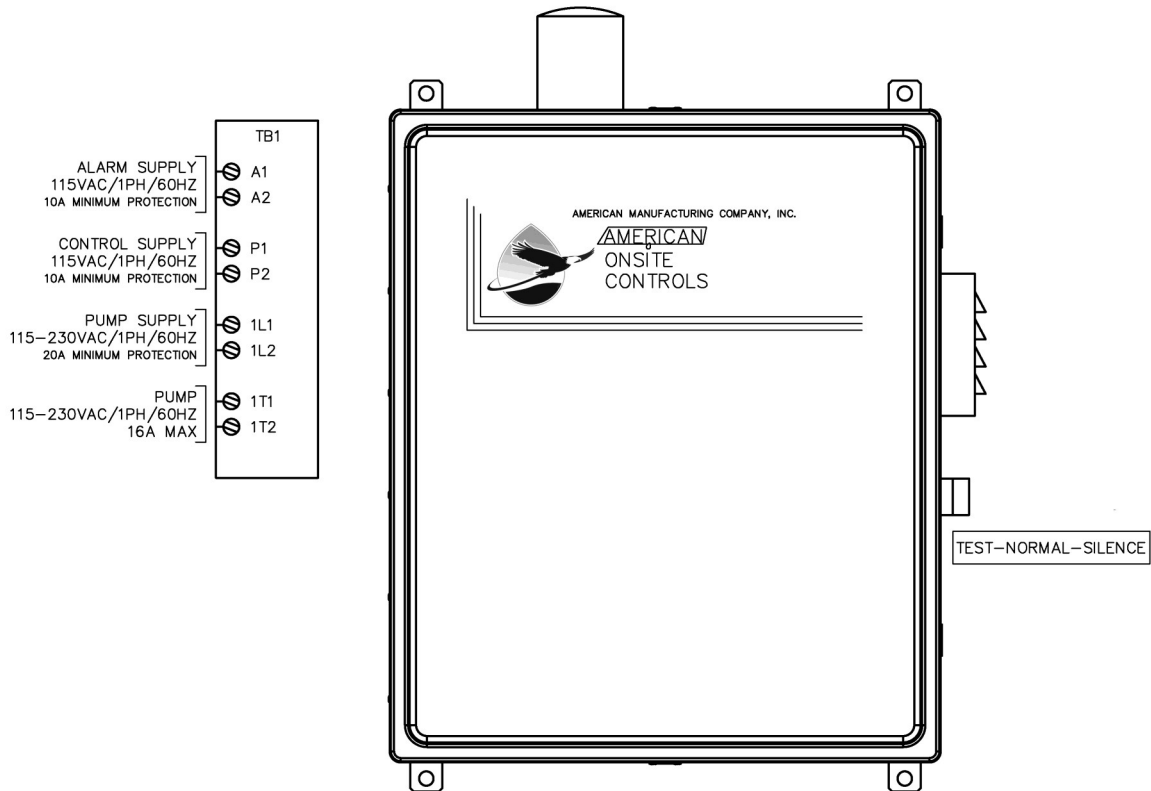

AMERICAN

Manufacturing Company, Inc.

DP2 2 FILTER SIMPLEX 8 ZONE

1-800-345-3132 www.americanonsite.com

Copyright © American Manufacturing Company, Inc., 2021

AMERICAN

Manufacturing Company, Inc.

DP2 2 FILTER SIMPLEX 8 ZONE