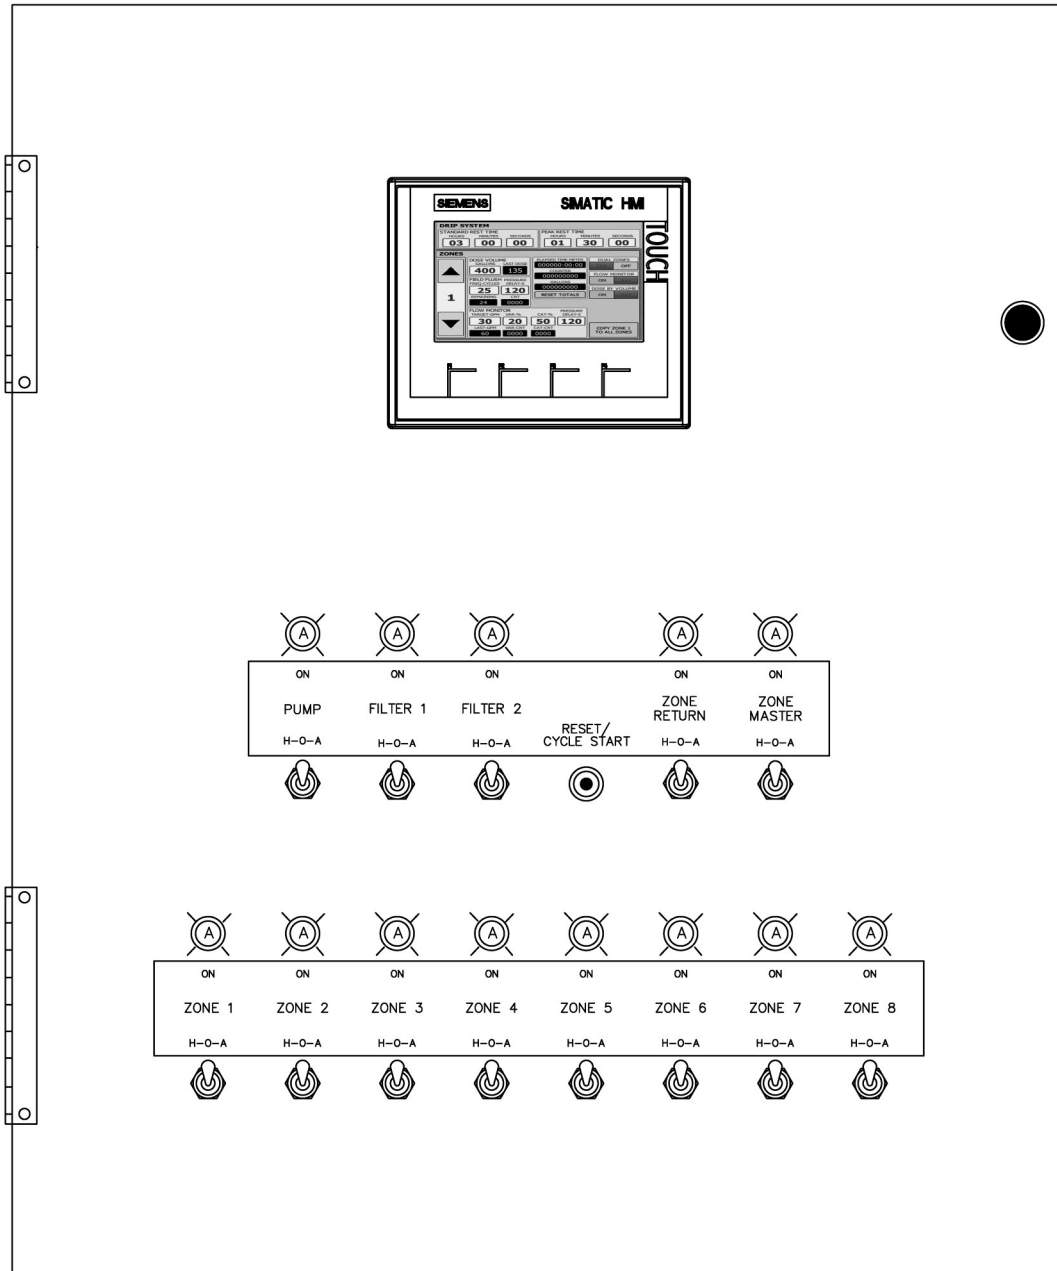

AMERICAN

Manufacturing Company, Inc.

DP2 2 FILTER SIMPLEX 8 ZONE

1-800-345-3132 www.americanonsite.com

Copyright © American Manufacturing Company, Inc., 2021

AMERICAN

Manufacturing Company, Inc.

DP2 2 FILTER SIMPLEX 8 ZONE