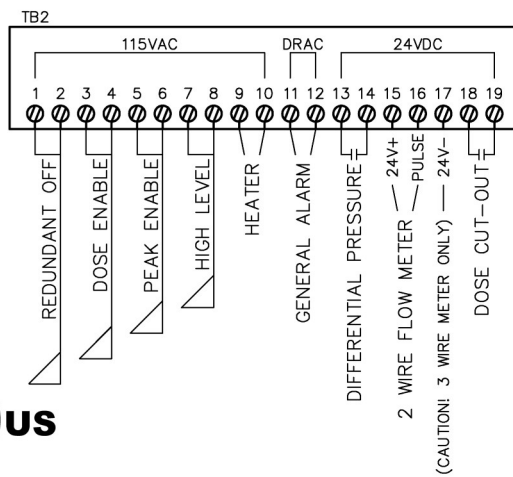

AMERICAN

Manufacturing Company, Inc.

DP2 2 FILTER SIMPLEX 8 ZONE

1-800-345-3132 www.americanonsite.com

Copyright © American Manufacturing Company, Inc., 2021

AMERICAN

Manufacturing Company, Inc.

DP2 2 FILTER SIMPLEX 8 ZONE